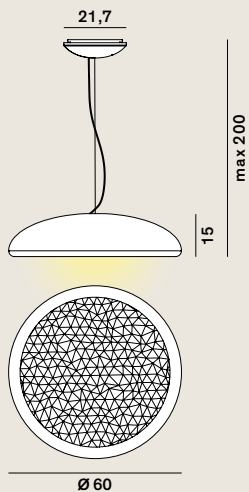

Febo: Suspension

cod: H1

Light Source	MID POWER LED
Power	48 Watt
Kelvin	2.700
Dimmer	phase, dali, push, 0/1-10V
Lumen	2.500
CRI	90

Class **A / A+ / A++**

Catalogue

Metallic Collection (upon request)