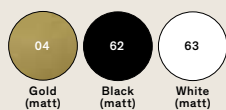

Febo: Suspension

cod: H1

Light Source	MID POWER LED
Power	48 Watt
Kelvin	2.700
Dimmer	phase, dali, push, 0/1-10V
Lumen	2.500
CRI	90

Class **A / A+ / A++**

Catalogue

Metallic Collection (upon request)